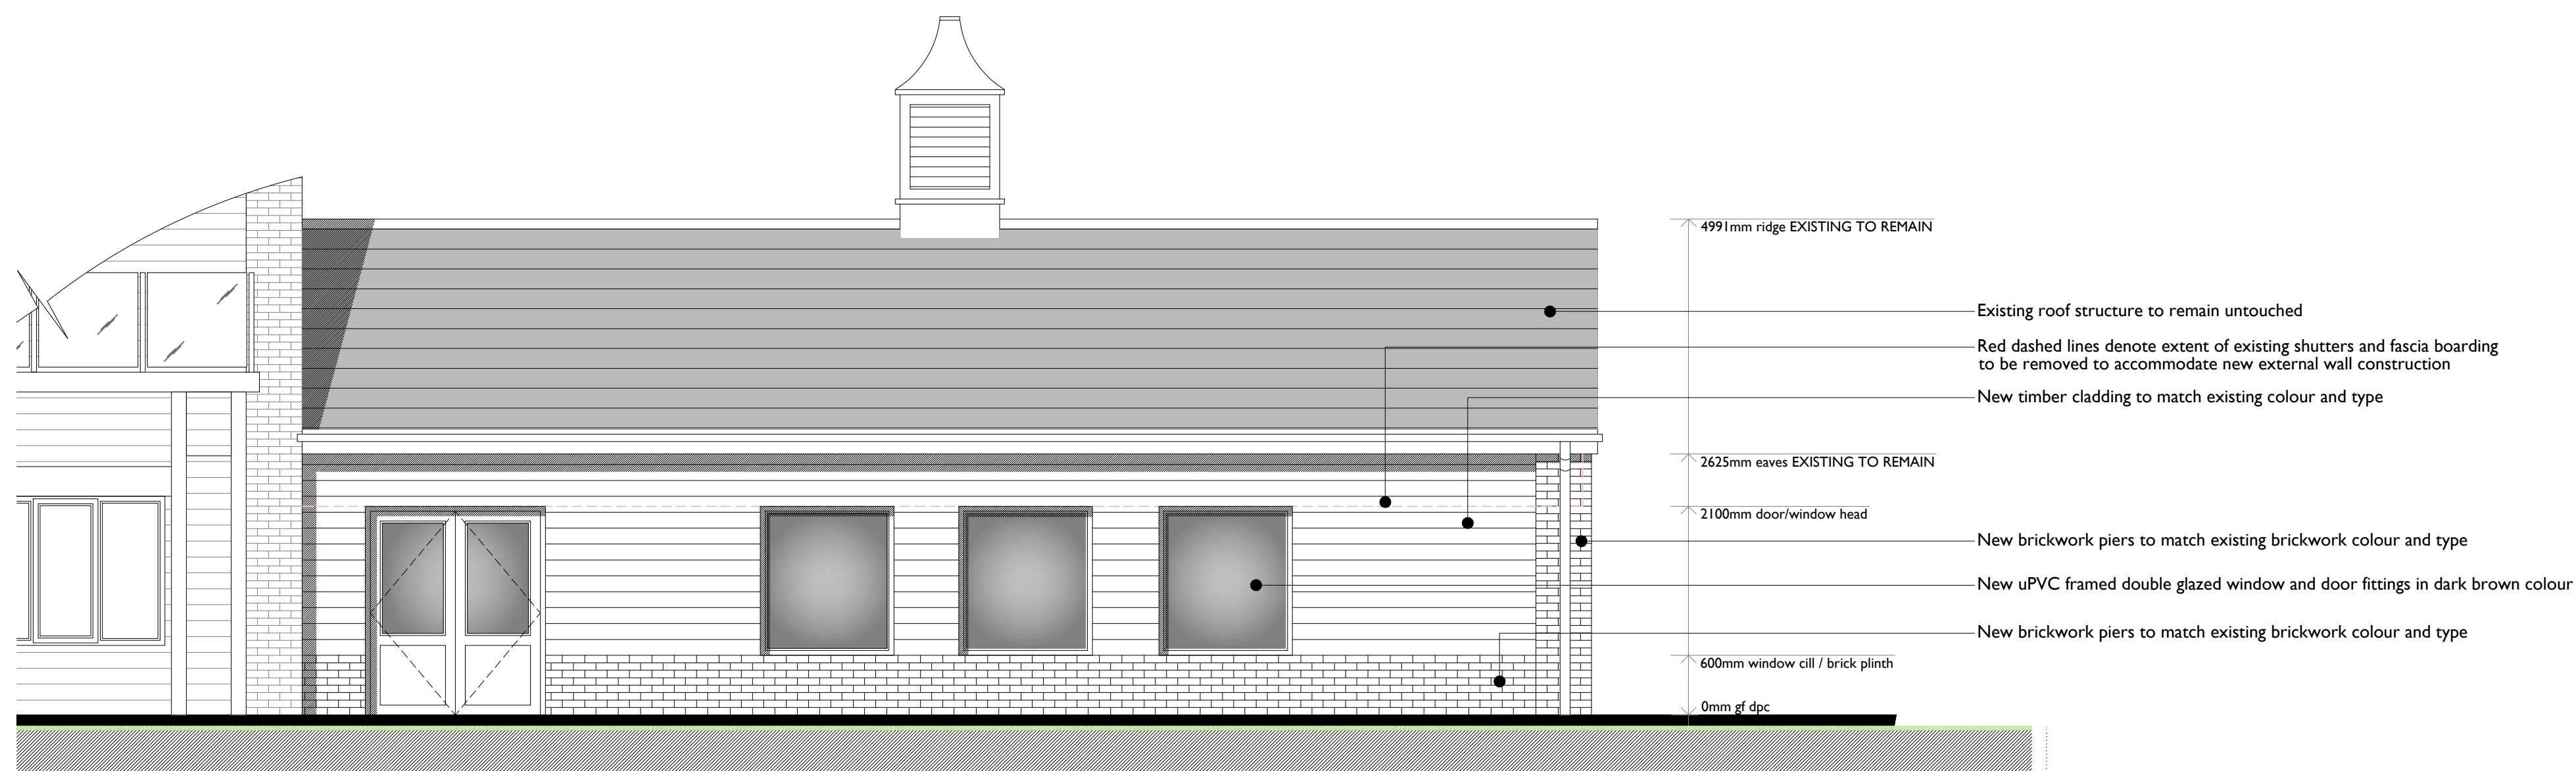

front elevation  
(north facing)

side elevation  
(west facing)

front elevation - exc. terrace balustrade  
(north facing)

	e: james@skyarchitecture.co.uk t: 07743644720 w: www.skyarchitecture.co.uk	Client <b>Edgworth Cricket &amp; Recreation Club</b> Site Address <b>Bolton Road, Edgworth, BL7 0AP</b>	Drawing Title <b>Proposed Elevations Clubhouse</b>	Job Number <b>23018</b> Drawing Number <b>103</b>	Date <b>October 2023</b> Stage <b>Planning</b>	Paper Size <b>A1</b> Scale <b>1:50</b>	Revision -
--	--	--	---	--	---	---	---------------